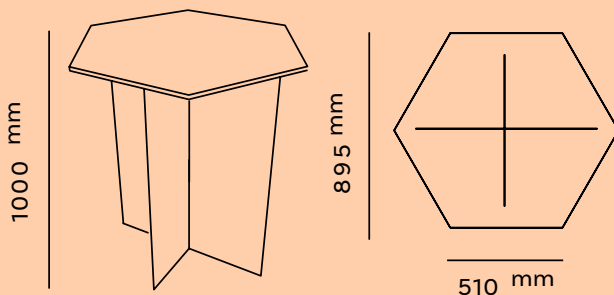

TIMBER PLINTH SPECIFICATIONS

Hexagonal shape with sides each measuring 51cm.
Height: 1000mm.
Width: 510mm hexagonal sides,
895mm from flat edge to flat edge.
Maximum weight: 45kg in the
centre and 20kg on the outside edges.

PRODUCT PLACEMENT

Product displayed should be limited to the top of your plinth ONLY. Your display must not exceed 600mm in height and product CANNOT be placed on the floor around your plinth or attached to the walls.

DISPLAY INSPIRATION

WHAT DOES MY SIGN LOOK LIKE?

700mm

700mm

Your sign will be produced by Beauty Expo Australia and will include;

- Stand Number
- Company Name
- Hero Image

The sign will sit approx 100mm from the top of the wall and 500mm from the top of your plinth.