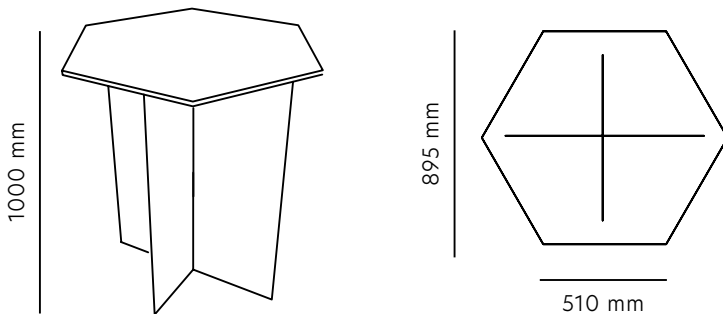

Beauty Discovery

DESIGNING YOUR SPACE

Guidelines for creating the
perfect space for your brand.

BEAUTY*expo*
AUSTRALIA

15-16 AUG 2026

ICC SYDNEY DARLING HARBOUR

What does my space include?

Beauty Discovery exhibitors will present a small collection of their products/range on one of our specially designed timber display plinths. Make sure you consider the below specifications when merchandising our space.

INCLUSIONS

- 1 x Timber Plinth
- 1 x Sign
- 1 x Arm Light
- 1 x Stool

TIMBER PLINTH SPECIFICATIONS

Hexagonal shape with sides each measuring 51cm.
Height: 1000mm.
Width: 510mm hexagonal sides,
895mm from flat edge to flat edge.
Maximum weight: 45kg in the
centre and 20kg on the outside edges.

PRODUCT PLACEMENT

Product displayed should be limited to the top of your plinth ONLY. Your display must not exceed 600mm in height and product CANNOT be placed on the floor around your plinth or attached to the walls. Nothing is to be attached or placed on the walls at any time