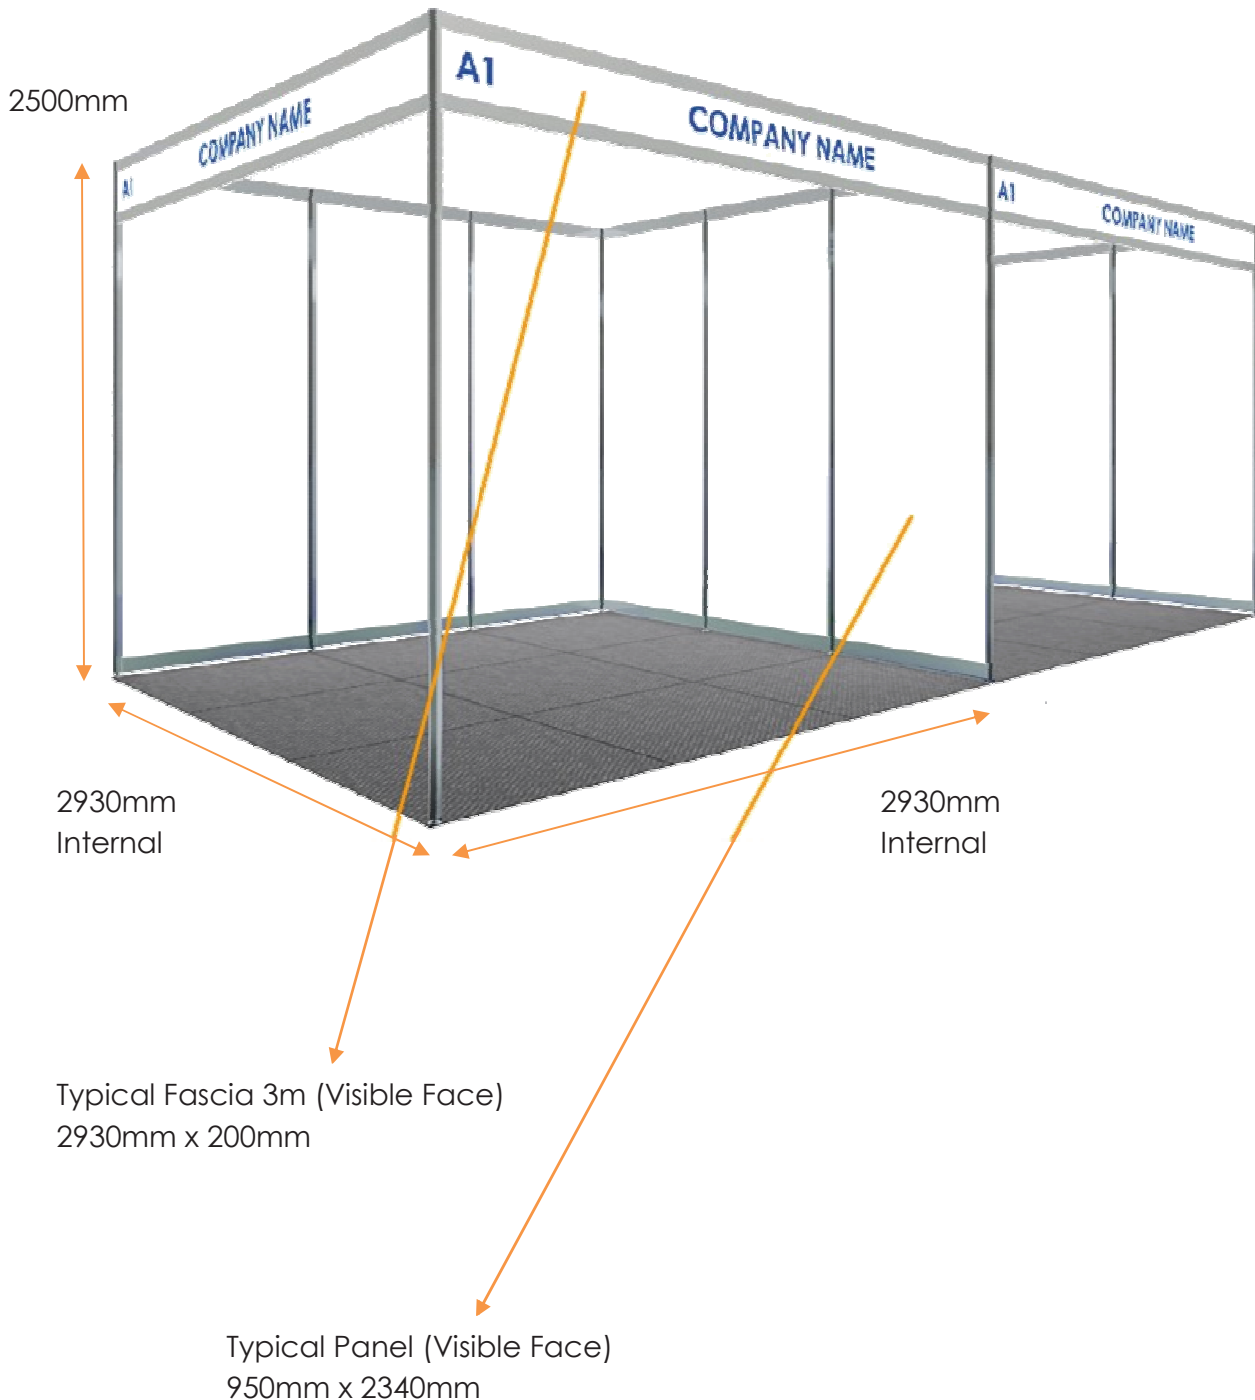

OCTANORM SYSTEM

Critical Dimensions Of Stand:

Typical Post Diameter: 40mm
Typical Panel (Visible Face): 950mm x 2340mm
Typical Fascia 3m (Visible Face): 2930mm x 200mm
Stand Length (Internal): 2930mm
Stand Width (Internal): 2930mm
Stand Height (Overall): 2500mm
Octanorm beam Width: 200mm