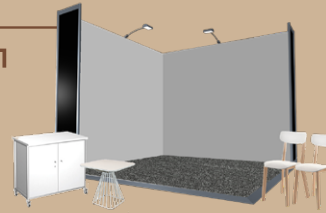

Stand Type	Size	Gold	Silver	Bronze
Discovery	4m2	\$3,000		
Shell Scheme	6m2	\$6,630	\$6,498	\$6,366
Shell Scheme	9m2	\$9,224	\$9,026	\$8,828
Spotlight	9m2	\$9,224		
Shell Scheme	12m2	\$11,817	\$11,553	\$11,289
Space Only	18m2	\$15,456	\$15,060	\$14,664
Shell Scheme	18m2	\$17,005	\$16,609	\$16,213
Space Only	27m2	\$22,168	\$21,574	\$20,980
Shell Scheme	27m2	\$24,786	\$24,192	\$23,598
Space Only	36m2	\$28,881	\$28,089	\$27,297
Shell Scheme	36m2	\$32,568	\$31,776	\$30,984
Space Only	54m2	\$42,305	\$41,117	\$39,929
Space Only	72m2	\$55,729	\$54,145	\$52,561
Storage	6m2	\$764		

Public Liability Insurance

FURNITURE PACKAGES

Package 1

2 x chairs
1 x table
1 x cupboard

\$759

Package 2

2 x bar stools
1 x bar table
1 x cupboard

\$847

Package 3

2 x chairs
1 x table
1 x shelves

\$671

Package 4

2 x bar stools
1 x bar table
1 x shelves

\$759

UPGRADES OPTIONS

Flooring