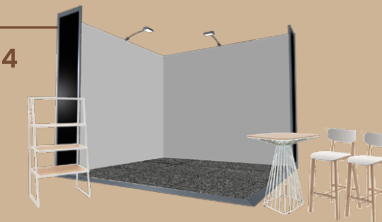

Package 3

2 x chairs
1 x table
1 x shelves

\$671

Package 4

2 x bar stools
1 x bar table
1 x shelves

\$759

UPGRADES OPTIONS

Flooring

\$106/m2

Take your standard shell scheme to the next level with raised flooring with ramped aluminium edging in either white or beech.

Fab Frame

6m \$3,310*

9m \$4,741

This stretch fabric banner featuring your branding/artwork is applied to the back wall of your stand - an easy and effective way to showcase your brand.